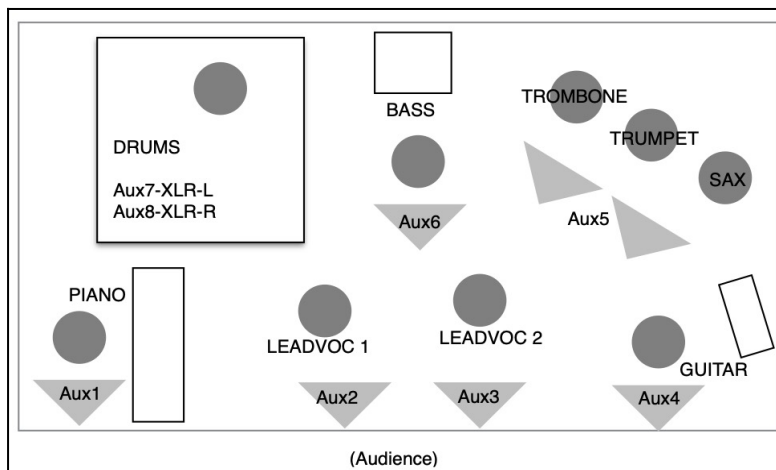

TECHNICAL INFOS

THE JAMMIN' BAND

	SOURCE	MIC / DI	48 v	Stand	INS
CH 1	Kick	own	X	-	
CH 2	Snare top	Beta 57		Klein	
CH 3	Snare bottom	Cond		Klein	
CH 4	HiHat	Cond	X	Klein	
CH 5	Rack 1	e 904		-	GATE
CH 6	Rack 2	e 904		-	GATE
CH 7	Floor 1	e 904		-	GATE
CH 8	Floor 2	e 904		-	GATE
CH 9	Sampler	DI	X	-	
CH 10	OH-L	Cond	X	Gross	
CH 11	OH-R	Cond	X	Gross	
CH 12	Bass	DI	X	-	COMP
CH 13	Gitarre	e 906		Klein	
CH 14	Piano L	DI	X	-	
CH 15	Piano R	DI	X	-	
CH 16	Organ L	DI	X	-	
CH 17	Organ R	DI	X	-	
CH 18	Horns 1 Trombone	MD 421		Gross	COMP
CH 19	Horns 2 Trumpet	Beta 57		Gross	COMP
CH 20	Horns 3 Tenorsax	MD 421		Gross	COMP
CH 21	Vox 1 Lead	own	X	Gross	COMP
CH 22	Vox 1 Lead Y Monitor	Y Split CH 21			
CH 23	Vox 2 Lead	SM58		Gross	COMP
CH 24	Vox 2 Lead Y Monitor	Y Split CH 23			

Drumpodest 2 x 2 x 0.4
 Hornpodest 3 od. 2 x 2 x 0.4

- Aux 1 Piano
- Aux 2 Leadvoc 1
- Aux 3 Leadvoc 2
- Aux 4 Gitarre
- Aux 5 Horns
- Aux 6 Bass
- Aux 7 Drum XLR L, Aux 8 Drum XLR R

(7 Monitore / 8 Aux)